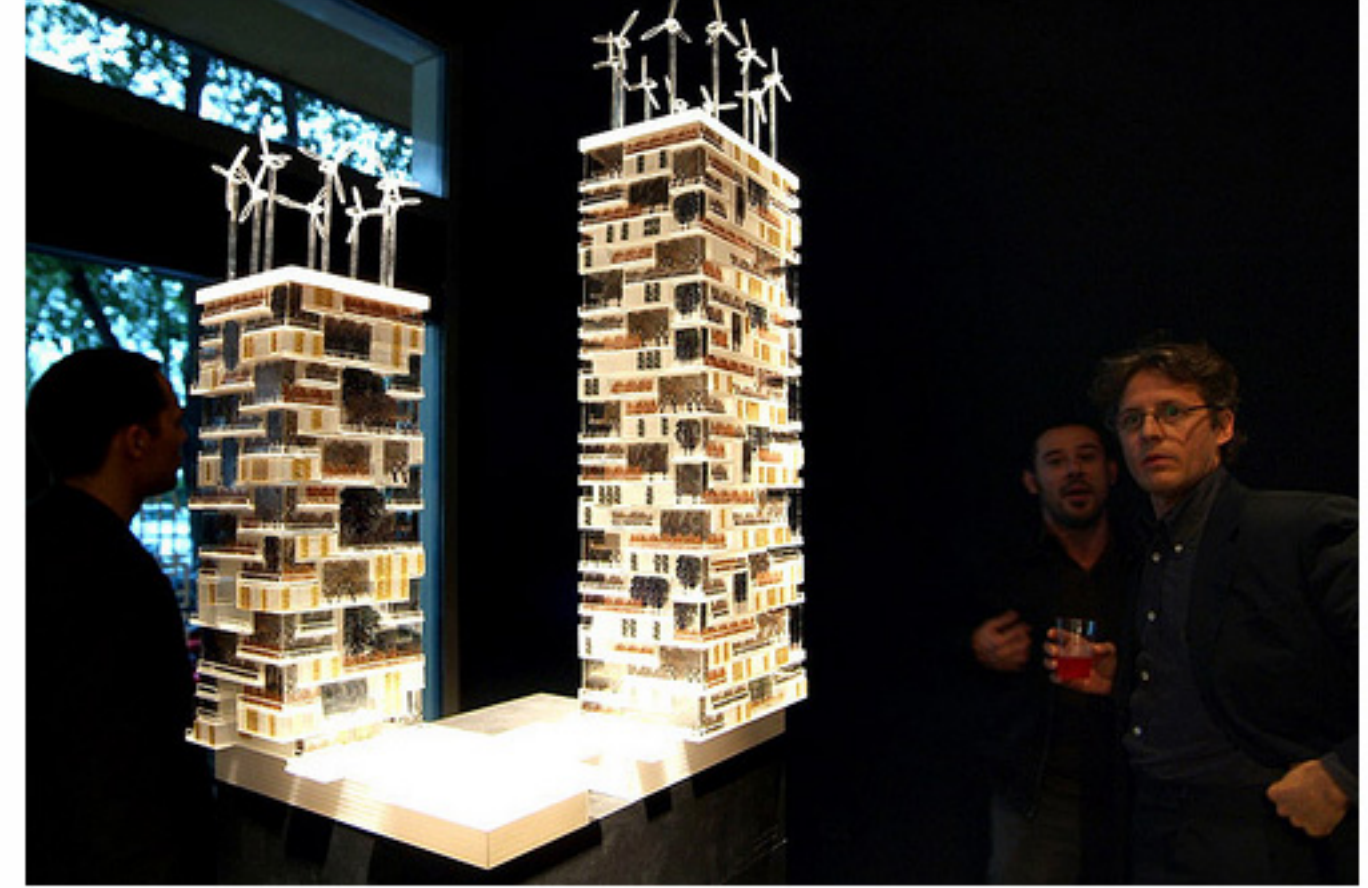

TORRI ISOLA BOSCO VERTICALE - Milano (Set)
7 items
Part of: 1:200 - Architectural Models
browse

Tags

- scala 200 x
- exhibition x
- mostra x
- Spazio FMG x
- Milano x
- ONEOFF x
- 2007 x
- Isola x

Signed in as ONEOFF Help Sign Out

Home You Organize Contacts Groups Explore

Search

TORRI ISOLA BOSCO VERTICALE - Milano

Share This

ADD NOTE SEND TO GROUP ADD TO SET BLOG THIS ALL SIZES ORDER PRINTS ROTATE EDIT PHOTO DELETE

Uploaded on November 6, 2007 by ONEOFF