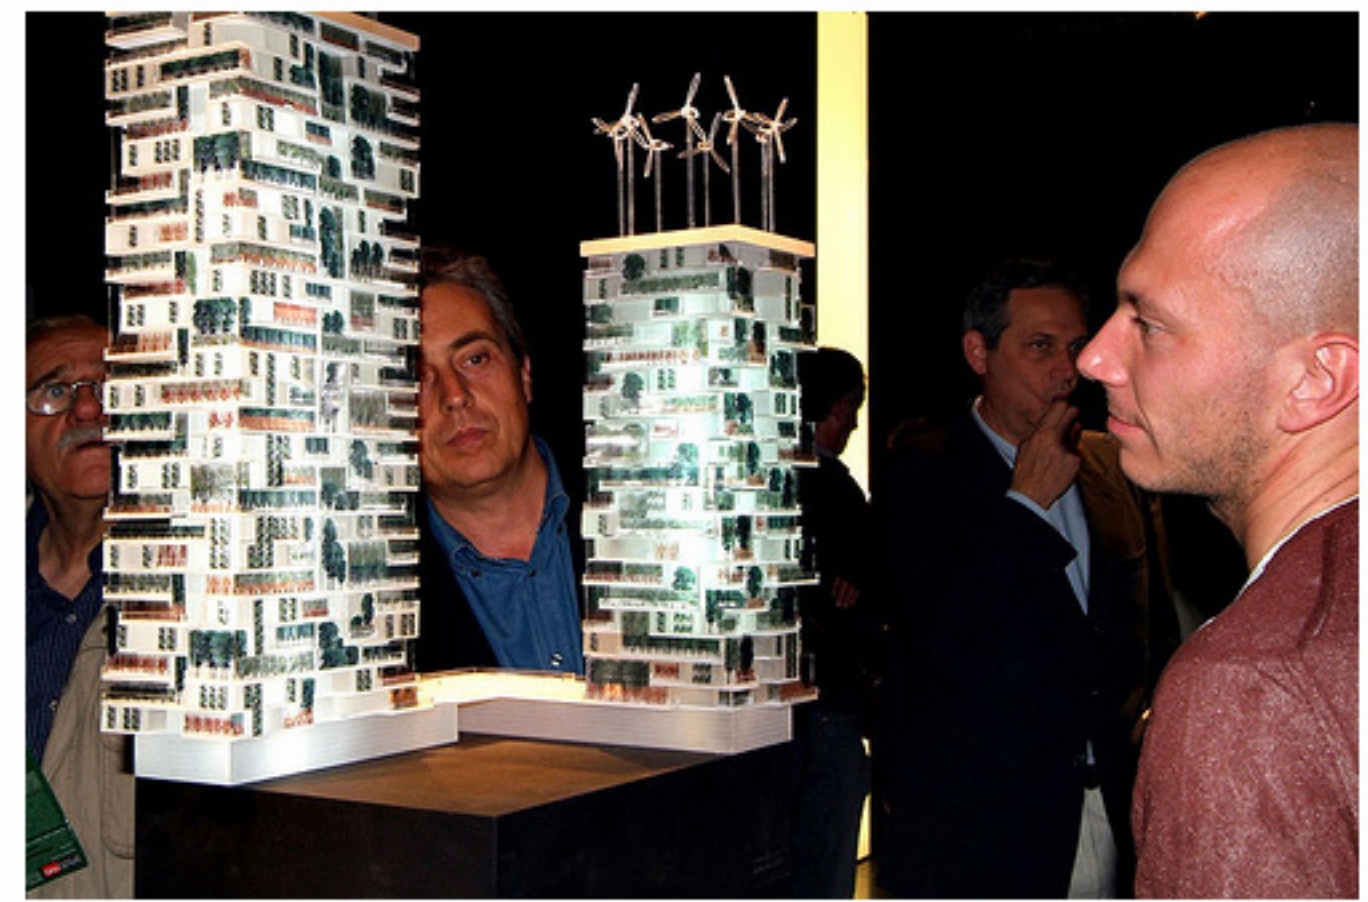

Signed in as ONEOFF Help Sign Out

Home You Organize Contacts Groups Explore

Search

TORRI ISOLA BOSCO VERTICALE - Milano

ADD NOTE SEND TO GROUP ADD TO SET BLOG THIS ALL SIZES ORDER PRINTS ROTATE EDIT PHOTO DELETE

1:200
Architect: Boeri Studio
Company: Isola s.r.l.
Exhibition: Nuove Verticali a Milano – Spazio FMG Milano
May 2007
Developer: Hines s.r.l.
© ONEOFF, all rights reserved

Add your comment

Empty text box for user comments.

TORRI ISOLA BOSCO VERTICALE - Milano (Set)
7 items
Part of: 1:200 - Architectural Models
browse

Tags

- scala 200 x
- exhibition x
- mostra x
- Spazio FMG x
- Milano x
- ONEOFF x
- 2007 x
- Isola x

Signed in as ONEOFF Help Sign Out

Home You Organize Contacts Groups Explore

Search

TORRI ISOLA BOSCO VERTICALE - Milano

Share This

ADD NOTE SEND TO GROUP ADD TO SET BLOG THIS ALL SIZES ORDER PRINTS ROTATE EDIT PHOTO DELETE

Uploaded on November 6, 2007 by ONEOFF